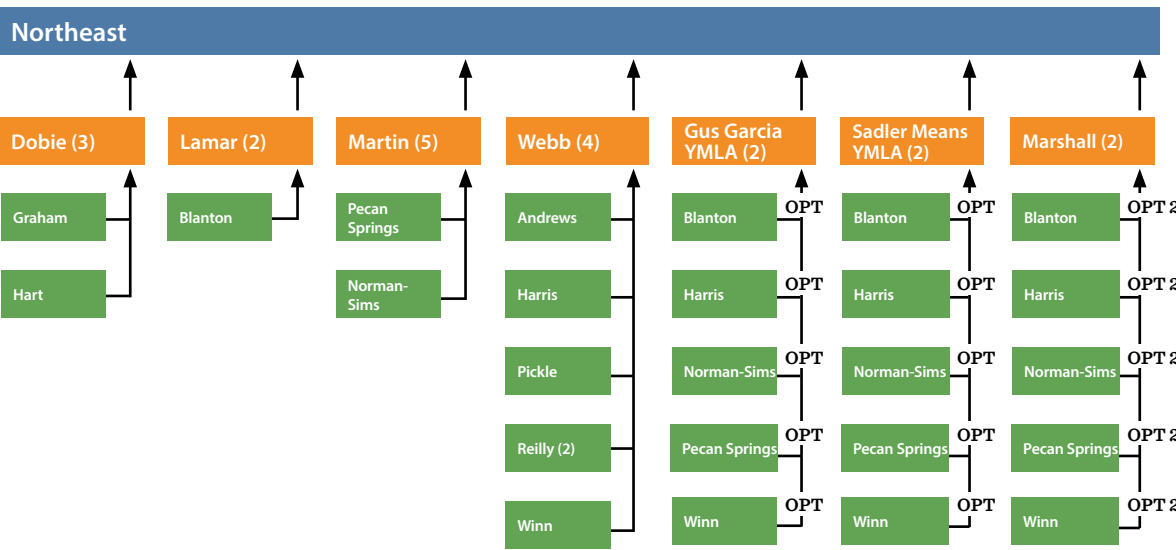

2024-2025 District Feeder Patterns

2024-2025 District Feeder Patterns

Legend

- High School** (Blue box)
- Middle School** (Orange box) (no. of high schools it feeds into)
- Elementary School** (Green box) (no. of middle schools it feeds into)
- Special Campus** (Pink box)

OPT: Students from this school have priority to opt-in to this single gender campus.

OPT 2: Students from this school have priority to opt-in to 6th grade only.

2024-2025 Special Campuses

Ann Richards SYWL	Garza High School (Independent Course Study)	Graduation Preparatory Academy (at Travis)	Graduation Preparatory Academy (at Navarro)
Liberal Arts & Science Academy	International High School (at Northeast ECHS)	Alternative Learning Center	Elem. DAEP (EDAEP)
Uphaus Early Childhood Center	Rosedale	Clifton Center	