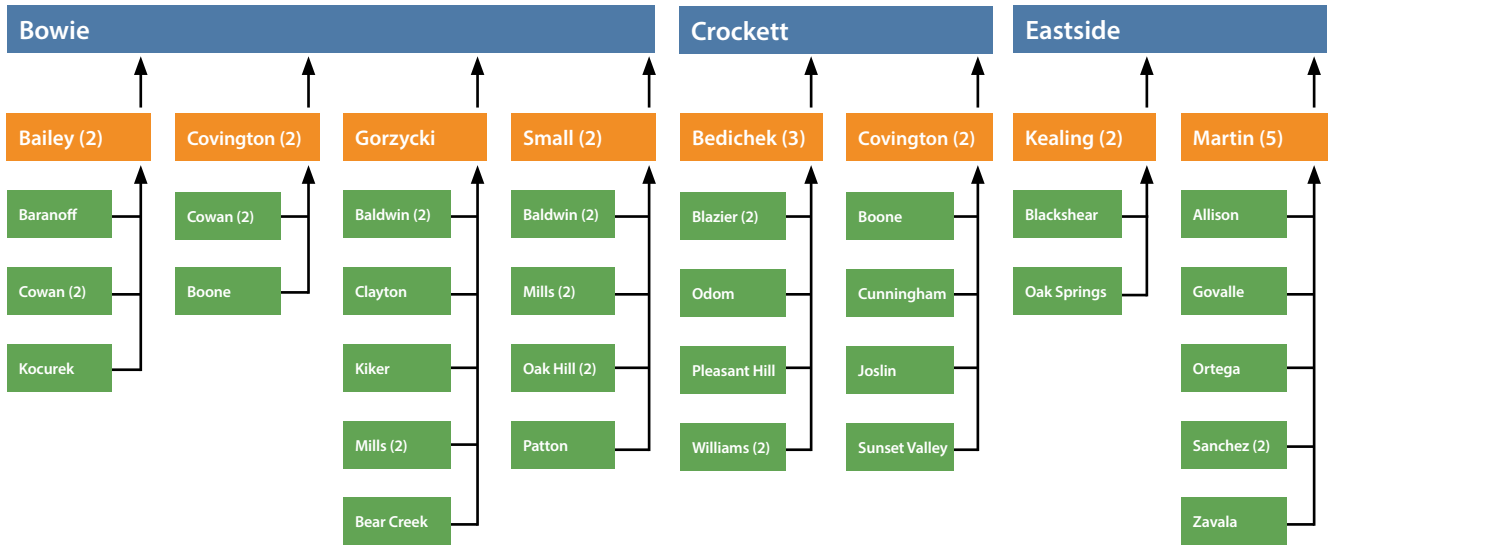

2024-2025 District Feeder Patterns

2024-2025 District Feeder Patterns

Legend

- High School** (Blue box)
- Middle School** (Orange box) (no. of high schools it feeds into)
- Elementary School** (Green box) (no. of middle schools it feeds into)
- Special Campus** (Pink box)

OPT: Students from this school have priority to opt-in to this single gender campus.

OPT 2: Students from this school have priority to opt-in to 6th grade only.

2024-2025 Special Campuses

Ann Richards SYWL	Garza High School (Independent Course Study)	Graduation Preparatory Academy (at Travis)	Graduation Preparatory Academy (at Navarro)
Liberal Arts & Science Academy	International High School (at Northeast ECHS)	Alternative Learning Center	Elem. DAEP (EDAEP)
Uphaus Early Childhood Center	Rosedale	Clifton Center	