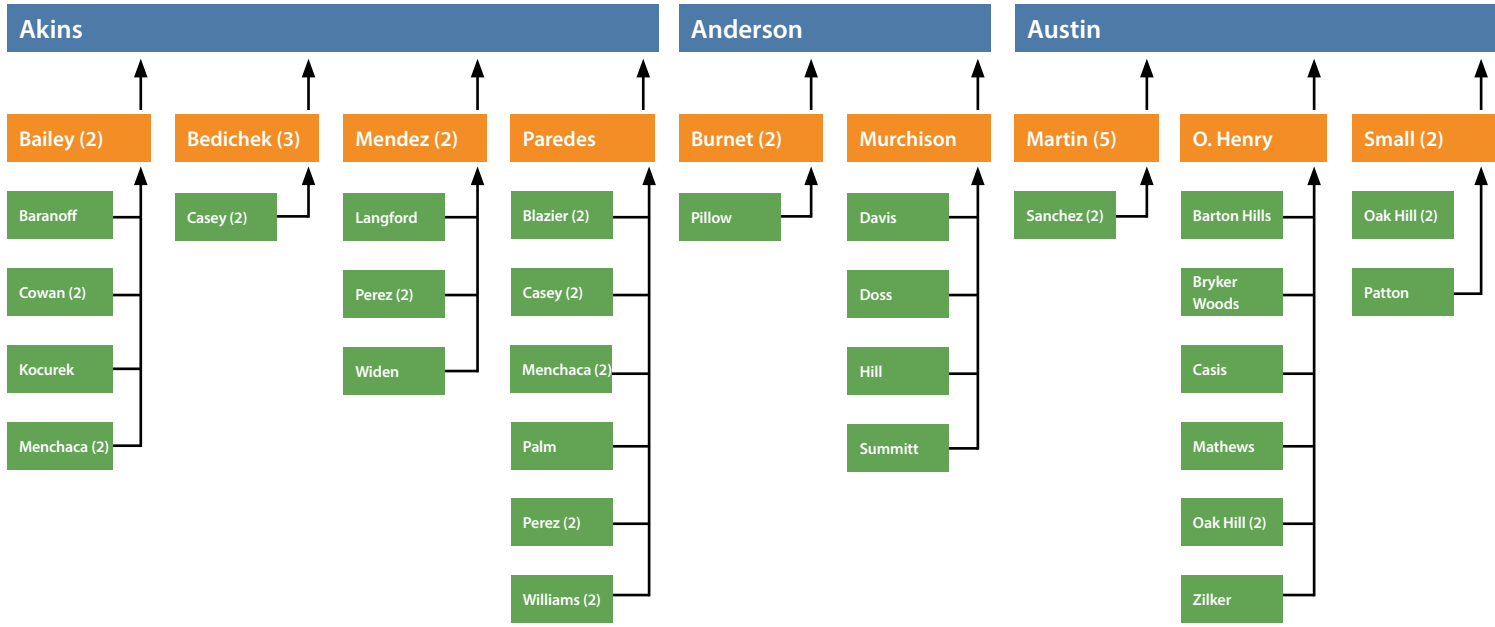

2024-2025 District Feeder Patterns

2024-2025 District Feeder Patterns

Legend

- High School** (Blue box)
- Middle School** (Orange box) (no. of high schools it feeds into)
- Elementary School** (Green box) (no. of middle schools it feeds into)
- Special Campus** (Pink box)

OPT: Students from this school have priority to opt-in to this single gender campus.

OPT 2: Students from this school have priority to opt-in to 6th grade only.

2024-2025 Special Campuses

Ann Richards SYWL	Garza High School (Independent Course Study)	Graduation Preparatory Academy (at Travis)	Graduation Preparatory Academy (at Navarro)
Liberal Arts & Science Academy	International High School (at Northeast ECHS)	Alternative Learning Center	Elem. DAEP (EDAEP)
Uphaus Early Childhood Center	Rosedale	Clifton Center	