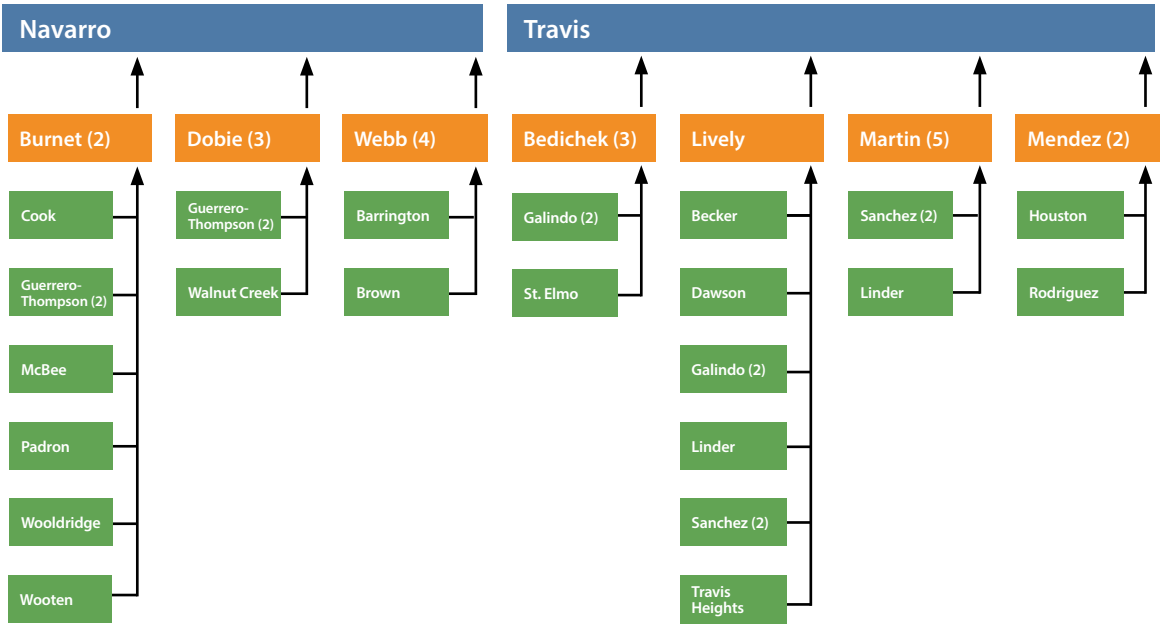

2024-2025 District Feeder Patterns

2024-2025 District Feeder Patterns

Legend

- High School** (Blue box)
- Middle School** (Orange box) (no. of high schools it feeds into)
- Elementary School** (Green box) (no. of middle schools it feeds into)
- Special Campus** (Pink box)

OPT: Students from this school have priority to opt-in to this single gender campus.

OPT 2: Students from this school have priority to opt-in to 6th grade only.

2024-2025 Special Campuses

Ann Richards SYWL	Garza High School (Independent Course Study)	Graduation Preparatory Academy (at Travis)	Graduation Preparatory Academy (at Navarro)
Liberal Arts & Science Academy	International High School (at Northeast ECHS)	Alternative Learning Center	Elem. DAEP (EDAEP)
Uphaus Early Childhood Center	Rosedale	Clifton Center	