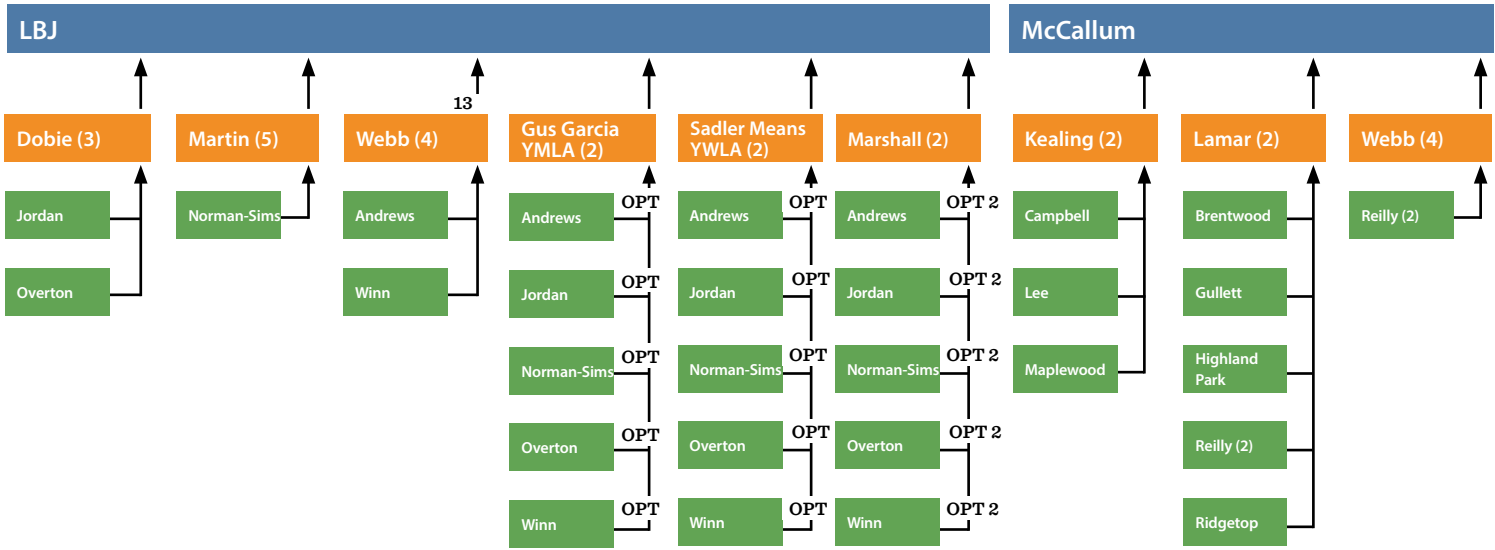

2024-2025 District Feeder Patterns

2024-2025 District Feeder Patterns

Legend

- High School** (Blue box)
- Middle School** (Orange box) (no. of high schools it feeds into)
- Elementary School** (Green box) (no. of middle schools it feeds into)
- Special Campus** (Pink box)

OPT: Students from this school have priority to opt-in to this single gender campus.

OPT 2: Students from this school have priority to opt-in to 6th grade only.

2024-2025 Special Campuses

Ann Richards SYWL	Garza High School (Independent Course Study)	Graduation Preparatory Academy (at Travis)	Graduation Preparatory Academy (at Navarro)
Liberal Arts & Science Academy	International High School (at Northeast ECHS)	Alternative Learning Center	Elem. DAEP (EDAEP)
Uphaus Early Childhood Center	Rosedale	Clifton Center	