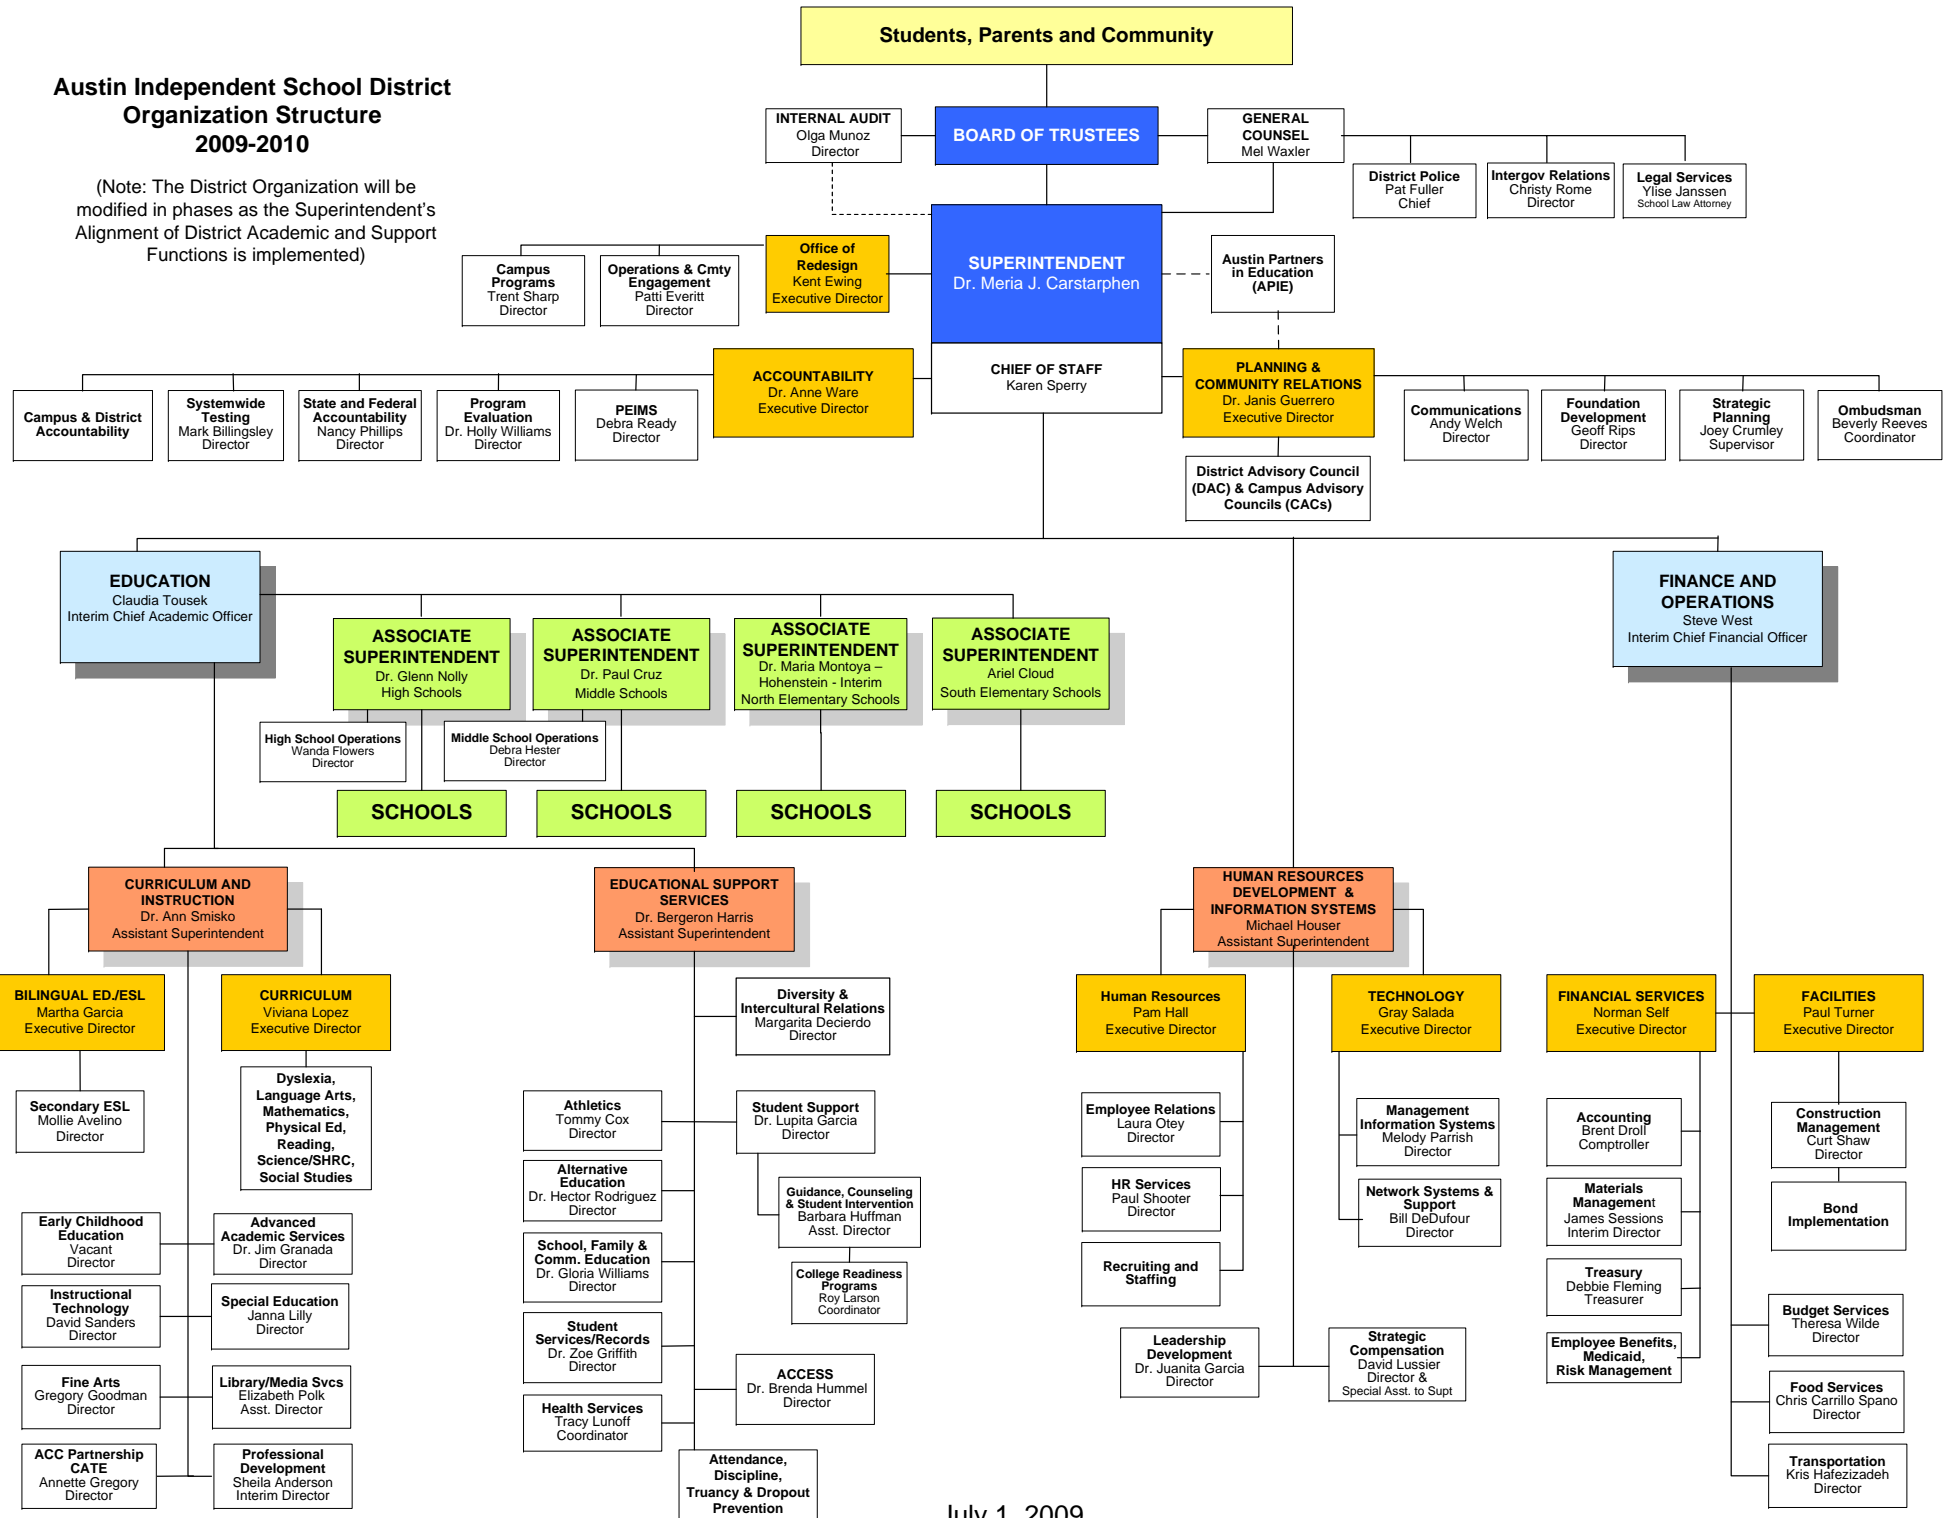

**Austin Independent School District
Organization Structure
2009-2010**

(Note: The District Organization will be modified in phases as the Superintendent's Alignment of District Academic and Support Functions is implemented)

July 1, 2009